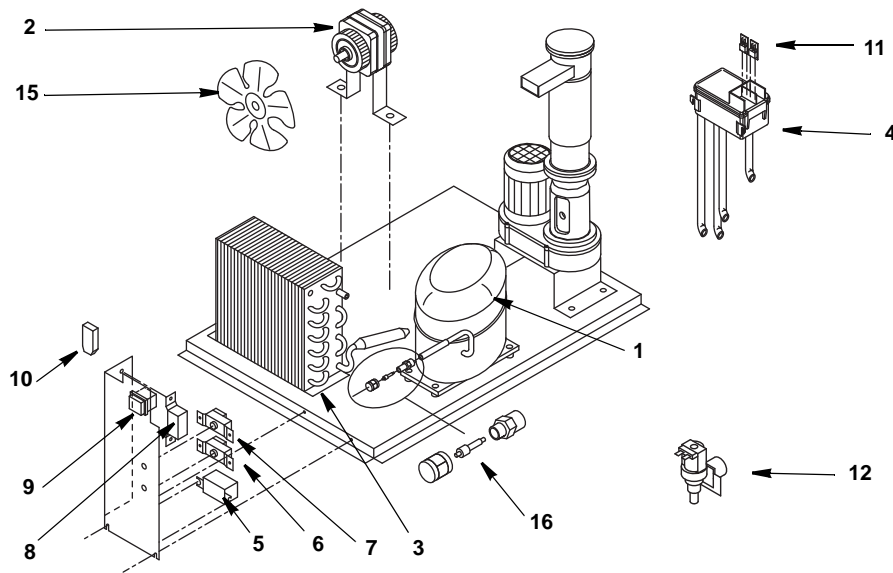

Ice Machine Parts List for Series RF-0399 Models

RF0399 EVAPORATOR COMPARTMENT

DESCRIPTION

	DESCRIPTION	PART NO.
1	Compressor	
	a. 115/60/1	00005615
	b. 220/60/1	00005628
	c. 230/50/1	00005627
2	Condenser Fan Motor	
	a. 115/60/1	00005576
	b. 220/60/1	00005577
	c. 230/50/1	00005575
3	Air-cooled Condenser	00005629
4	Water Reservoir Assembly (includes hoses)	00006068
	a. Water Reservoir Only	00005747
5	Compressor Relay	
	a. 115/60/1	00005746
	b. 220/60/1 or 230/50/1	00005745
6	Evaporator Safety Thermostat	00005768
7	Bin Thermostat	00005766
8	Fan Cycle Control	
	a. 115/60/1	00006060
	b. 220/60/1 or 230/50/1	00006191
9	ON/OFF Rocker Switch	00006069
10	Electronic Noise Reducer (radio interference filter)	
	a. 230/50/1	00005680
11	Float Microswitch	00005760
12	Water Inlet Valve	
	a. 115/60/1	00006063
	b. 220/60/1 or 230/50/1	00005770
13	Liquid Line Drier	00005674
14	Water Inlet & Drain Assembly	00009043

RF-0399 EVAPORATOR ASSEMBLY

DESCRIPTION

DESCRIPTION	PART NO.
1 Evaporator Assembly	000005684
2 Foundation	000005693
3 Gear Motor Assembly	
a. 115/60/1	000005698
b. 220/60/1 or 230/50/1	000005697
4 Gear Motor Capacitor (not shown)	
a. 115/60/1	000007825
b. 230/50/1	000007824
c. 220/60/1	000007826
5 Coupling	000005642
6 Insulating Cap	000005734
7 Bearing Cap	000005608
8 Snap Ring	000005757
9 Auger Bolt	000005599
10 Bearing Shim	000005609
11 Self Lubricating Disc	000005650
12 Upper Bearing	000005607
13 Upper O-ring	000005735
14 Cutter Head	000005647
15 Auger	000005598
16 Water Seal	000005778
17 Evaporator	000005681
18 Lower O-ring	000005583
19 Water Seal Retainer	000005782
20 Lower Bearing	000005605

RF-0399 PANELS

DESCRIPTION

DESCRIPTION	PART NO.
1 Top Panel	00005742
2 Ice Spout Cover Bracket	00005612
3 Back Panel Assembly	00005740
4 Back Grill	00005700
5 Foamed Cabinet Assembly	
a. 115/60/1	00006079
b. 220/60/1 or 230/50/1	00005588
6 Front Grill Panel	00005586
7 Base Plate	00005601
8 Door Assembly	00005660