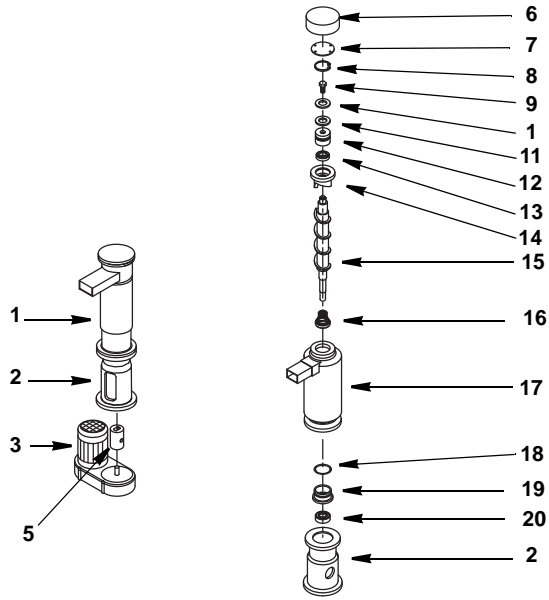

Ice Machine Parts List for Series RF-0399 Models

RF0399 EVAPORATOR COMPARTMENT

DESCRIPTION

	DESCRIPTION	PART NO.
1	Compressor	
	a. 115/60/1	00005615
	b. 220/60/1	00005628
	c. 230/50/1	00005627
2	Condenser Fan Motor	
	a. 115/60/1	00005576
	b. 220/60/1	00005577
	c. 230/50/1	00005575
3	Air-cooled Condenser	00005629
4	Water Reservoir Assembly (includes hoses)	00006068
	a. Water Reservoir Only	00005747
5	Compressor Relay	
	a. 115/60/1	00005746
	b. 220/60/1 or 230/50/1	00005745
6	Evaporator Safety Thermostat	00005768
7	Bin Thermostat	00005766
8	Fan Cycle Control	
	a. 115/60/1	00006060
	b. 220/60/1 or 230/50/1	00006191
9	ON/OFF Rocker Switch	00006069
10	Electronic Noise Reducer (radio interference filter)	
	a. 230/50/1	00005680
11	Float Microswitch	00005760
12	Water Inlet Valve	
	a. 115/60/1	00006063
	b. 220/60/1 or 230/50/1	00005770
13	Liquid Line Drier	00005674
14	Water Inlet & Drain Assembly	00009043

Miscellaneous – Brackets, Screws, etc.

15	Condenser Fan Blade	00005686
16	Access Valve	
	a. Fitting	00006408
	b. Core	00006409
	c. Cap	00006410
17	Strainer for Water Connections	00009042
18	Screws	
	a. M5 x 10TC	00009040
	b. 3.9 x 13TC	00009041

RF-0399 EVAPORATOR ASSEMBLY

DESCRIPTION

DESCRIPTION	PART NO.
1 Evaporator Assembly	000005684
2 Foundation	000005693
3 Gear Motor Assembly	
a. 115/60/1	000005698
b. 220/60/1 or 230/50/1	000005697
4 Gear Motor Capacitor (not shown)	
a. 115/60/1	000007825
b. 230/50/1	000007824
c. 220/60/1	000007826
5 Coupling	000005642
6 Insulating Cap	000005734
7 Bearing Cap	000005608
8 Snap Ring	000005757
9 Auger Bolt	000005599
10 Bearing Shim	000005609
11 Self Lubricating Disc	000005650
12 Upper Bearing	000005607
13 Upper O-ring	000005735
14 Cutter Head	000005647
15 Auger	000005598
16 Water Seal	000005778
17 Evaporator	000005681
18 Lower O-ring	000005583
19 Water Seal Retainer	000005782
20 Lower Bearing	000005605