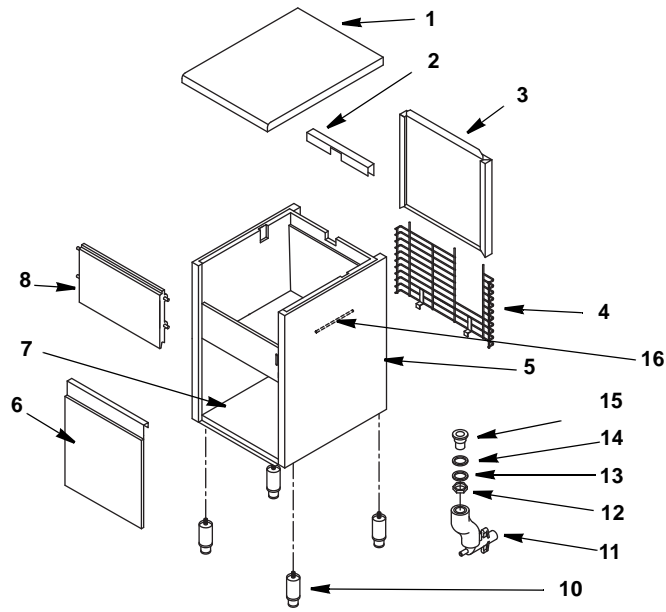

RF-0399 PANELS

DESCRIPTION

DESCRIPTION	PART NO.
1 Top Panel	00005742
2 Ice Spout Cover Bracket	00005612
3 Back Panel Assembly	00005740
4 Back Grill	00005700
5 Foamed Cabinet Assembly	
a. 115/60/1	00006079
b. 220/60/1 or 230/50/1	00005588
6 Front Grill Panel	00005586
7 Base Plate	00005601
8 Door Assembly	00005660

Miscellaneous – Brackets, Screws, etc.

9 Plastic Legs	00005783
10 Adjustable Stainless Steel Legs	00005663
11 Drain Manifold	
a. 115/60/1	00006162
b. 220/60/1	00005671
12 Bin Drain Nut	00005581
13 Bin Drain Gasket Bottom	00005695
14 Bin Drain Gasket Top	00005696
15 Bin Drain Fitting	00005692
16 Bin Bulb Holder	00006075

† Refer to Cross Reference Guide