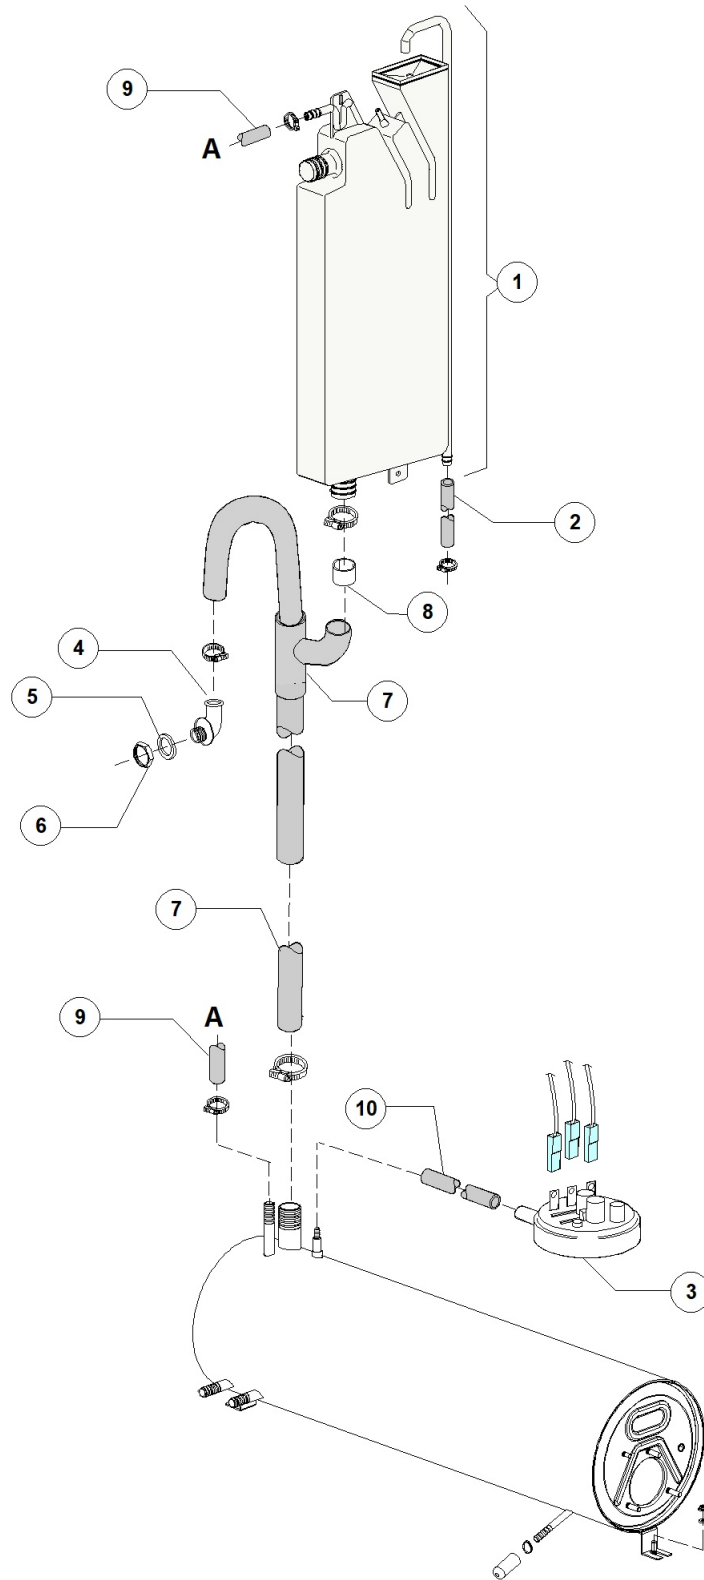

ELGBL+ 380-400/3N/50 - DWU1001316 - Break Tank - DW139E

ELGBL+ 380-400/3N/50 - DWU1001316 - Break Tank - DW139E

Pos.	Codice	Descrizione	Description
1	DW15720	ASSIEME BREAK TANK 3.5	BREAK TANK ASSEMBLY 3.5LT
3	DW10706/A	"PRESSOSTATO "EL." 46-26"	PRESSURE SWITCH 46-26
4	DW10701	GOMITO SCARICO DIS.LS035	DRAIN ELBOW
5	DW13305	GUARN.GOM.SCARICO 44x32x3 DIS.LS061	O RING FOR DRAIN ELBOW 44x32x3 DIS.LS061
6	DW11701/A	DADO INOX PER PIL. SCAR.	S/S NUT
7	DW91112	MAN.CARICO/SICUREZZA P2S-P3S-P4S8	LOADING/SAFETY PIPES ASSEMBLY
8	DW12533	RINFORZO COLLARE USCITA BREAK TANK	BREAK TANK OUTLET COLLAR REINFORCEMENT
9	DW2907351	TUBO GOMMA EPDM 11,5X19	11,5X19 EPDM RUBBER HOSE
10	DW14508	TUBO EPDM 4.5X9 PER PRESSOSTATO	EPDM HOSE 4.5X9 FOR PRESSURE SWITCH