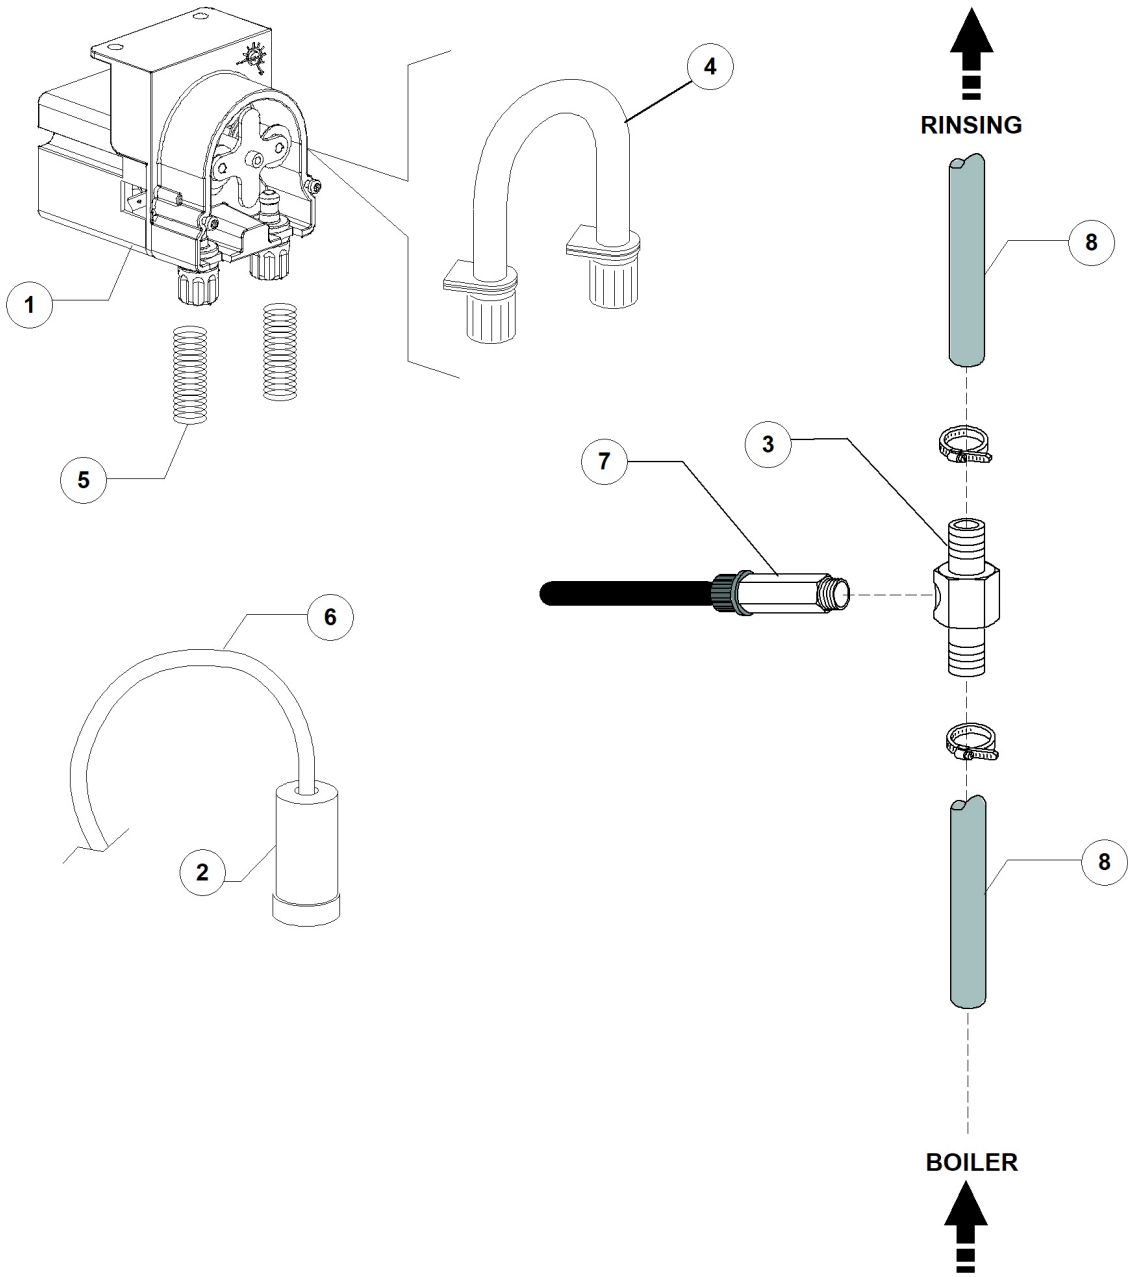

ELGBL+ 380-400/3N/50 - DWU1001316 - Gruppo dosatore Brillantante - DW139E

ELGBL+ 380-400/3N/50 - DWU1001316 - Gruppo dosatore Brillantante - DW139E

Pos.	Codice	Descrizione	Description
1	DW15985/C	DOS.ELETT.BRIL PERISTALTICO CONTINUO	RINSE AID PERISTALTIC DOSING PUMP
2	DW15058	FILTRINO CON PESO ASPIR. DET/BRIL	SMALL FILTER (MIN. 3 PCS)
3	DW3003906/A	DERIV. A T ENTR. BRILL. SENZA TAPPO	"T-PIECE W/PLUG 1/8"
4	DW15186/C	TUBO MEMBRANA DOS BRIL CONTINUO	MEMBRANE TUBE FOR RINSE AID DISPENSER
5	DW10763	MOLLA D.05 INOX PER TUB. D.6x4 PVC	PIPE S/S SPRING
6	DW14502/A	TUBETTO PVC 6X4 VERDE	6X4 PVC GREEN SMALL PIPE
7	DW15122	VALVOLA 1/8G TENUTA EPDM	1/8G VALVE SEAL
8	DW2907351	TUBO GOMMA EPDM 11,5X19	11,5X19 EPDM RUBBER HOSE