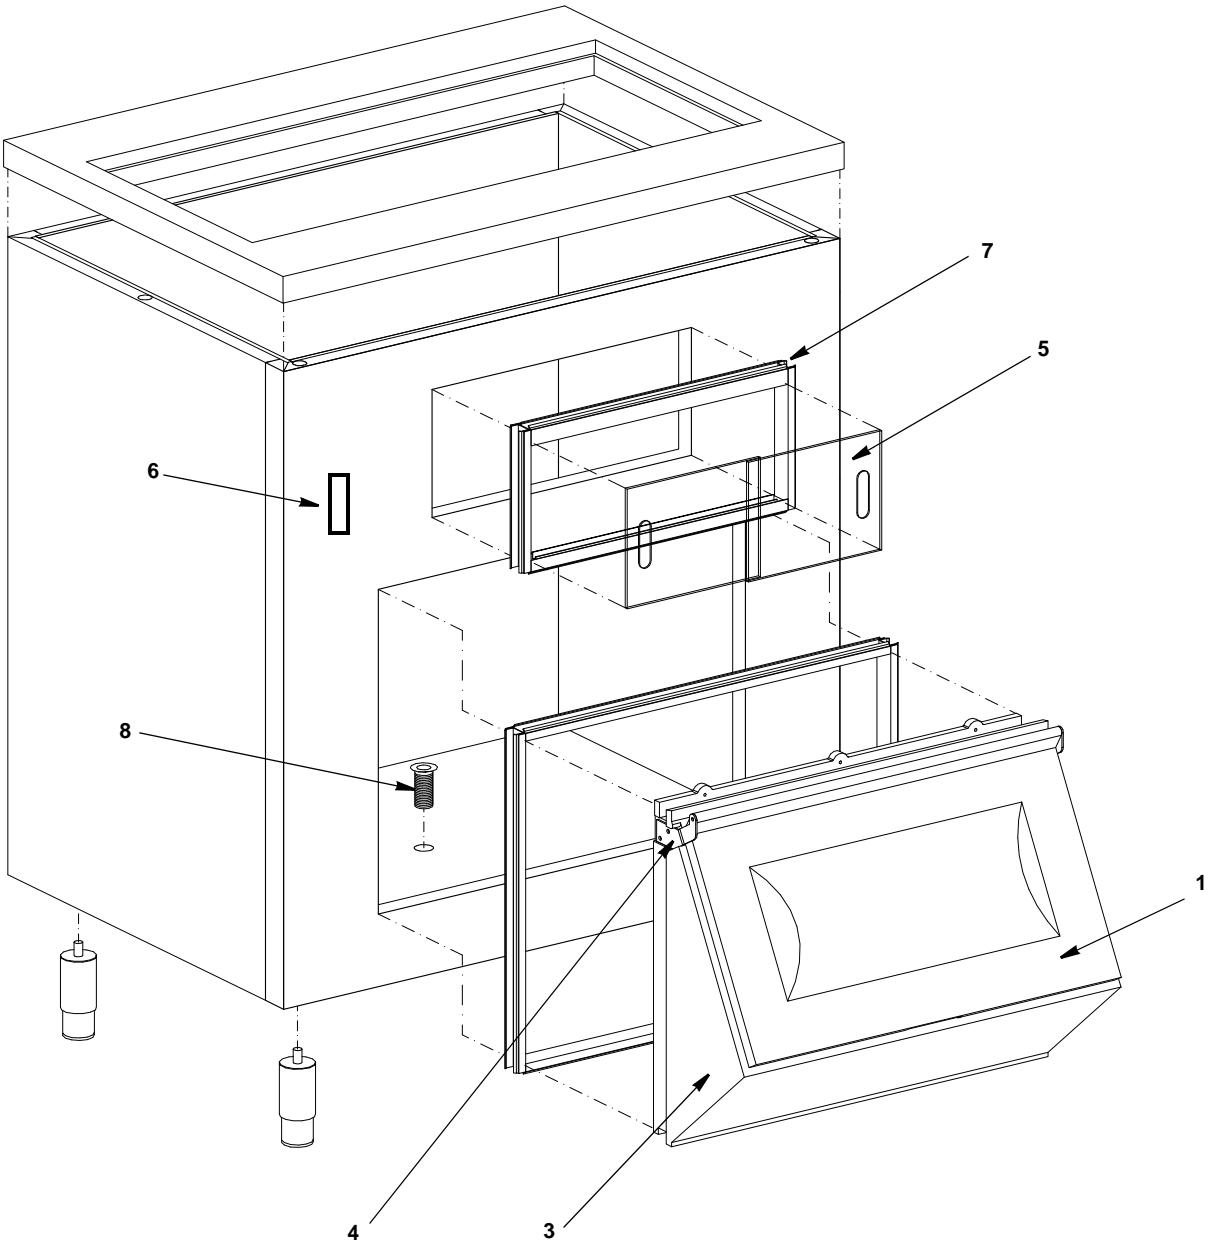

B750/B1050/B1100/B1400 STORAGE BINS