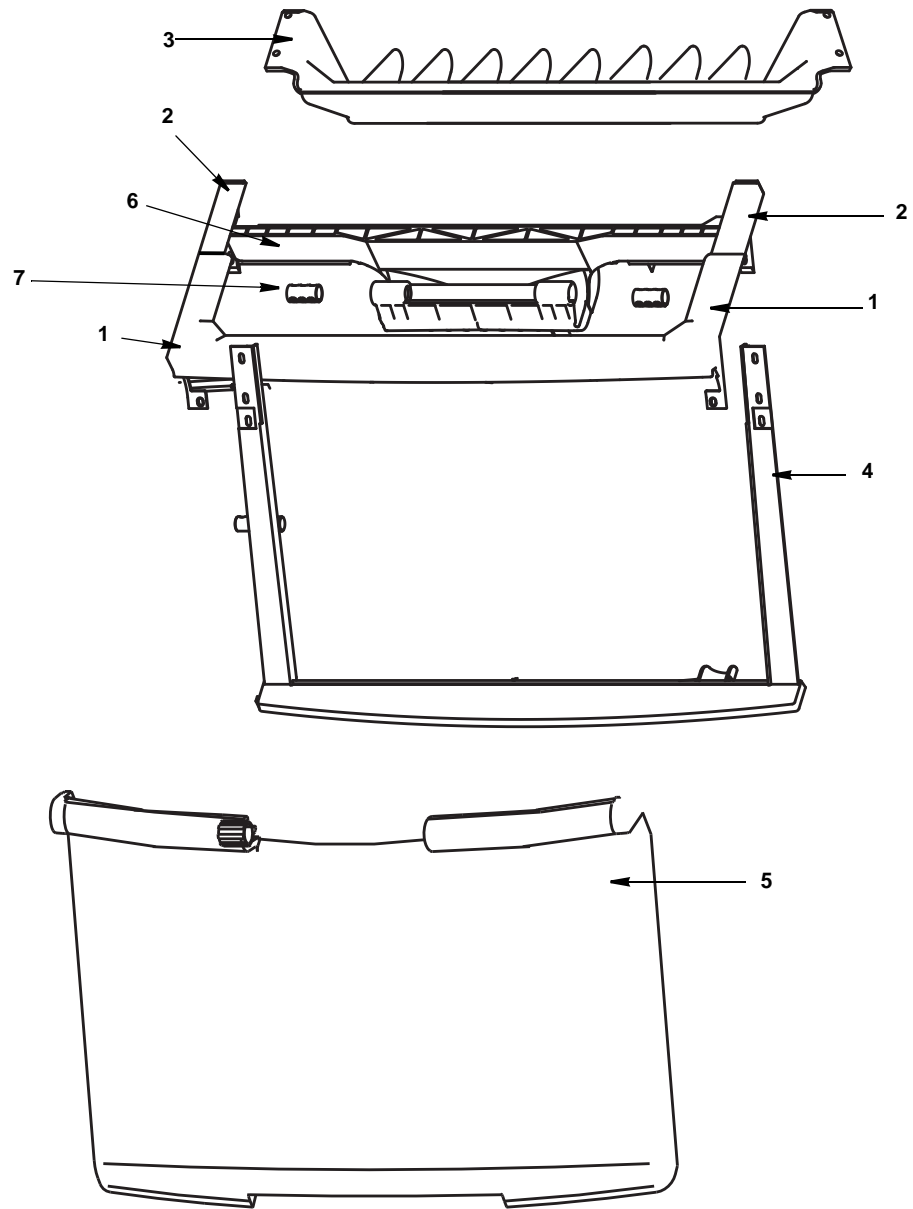

Ice Machine Parts List for B Series Ice Storage Bins Models

B170

B750

B320

B970

B400

B1050

B420

B1100

B570

B1400

B170/B320/B400/B420/B570/B970 STORAGE BINS

B170/B320/B400/B420/B570/B970 STORAGE BINS, CONTINUED

	PART NO.
B170 BIN	
1 Front Top Rail Trim	76-0250-3
2 Top Rail Trim (Left or Right Hand Sides)	76-0251-3
3 Ice Deflector	40-1165-9
4 Door Opening Trim	76-0252-3
5 Door	76-0253-3
6 Door Support Bracket	76-0254-3
7 Set of Left and Right Hinges	000006503
8 Bin Top Gasket Material (Not shown)	92-0248-9
9 Base Molding (Not shown)	40-1162-9
B320/B420 BIN	
1 Top Rail Trim	76-0255-3
2 Top Rail Trim (Left or Right Hand Sides)	76-0251-3
3 Ice Deflector	40-1122-9
4 Door Opening Trim	76-0256-3
5 Door	76-0257-3
6 Door Support Bracket	76-0258-3
7 Set of Left and Right Hinges	000006503
8 Bin Top Gasket Material (Not shown)	92-0248-3
9 Base Molding (Not shown)	40-1162-9
10 Screw	50-1231-9
11 Drain Seal Replacement Kit	76-2322-3
B400/B570 BIN	
1 Top Rail Trim	76-0250-3
2 Top Rail Trim (Left or Right Hand Sides)	76-0251-3
3 Ice Deflector	40-1121-9
4 Door Opening Trim	76-0259-3
5 Door	76-0260-3
6 Door Support Bracket	76-0254-3
7 Set of Left and Right Hinges	000006504
8 Bin Top Gasket Material (Not shown)	92-0248-9
9 Base Molding (Not shown)	40-1184-9
10 Screw	50-1231-9
11 Drain Seal Replacement Kit	76-2322-3
B970 BIN	
1 Top Rail Trim	76-0337-3
2 Top Rail Trim (Left or Right Hand Sides)	76-0251-3
3 Ice Deflector	40-1123-9
4 Door Opening Trim	76-0338-3
5 Door	76-0339-3
6 Door Support Bracket	76-0340-3
7 Set of Left and Right Hinges	000006504
8 Bin Top Gasket Material (Not shown)	92-0248-9
9 Base Molding (Not shown)	40-1184-9
10 Screw	50-1231-9
11 Drain Seal Replacement Kit	76-2322-3