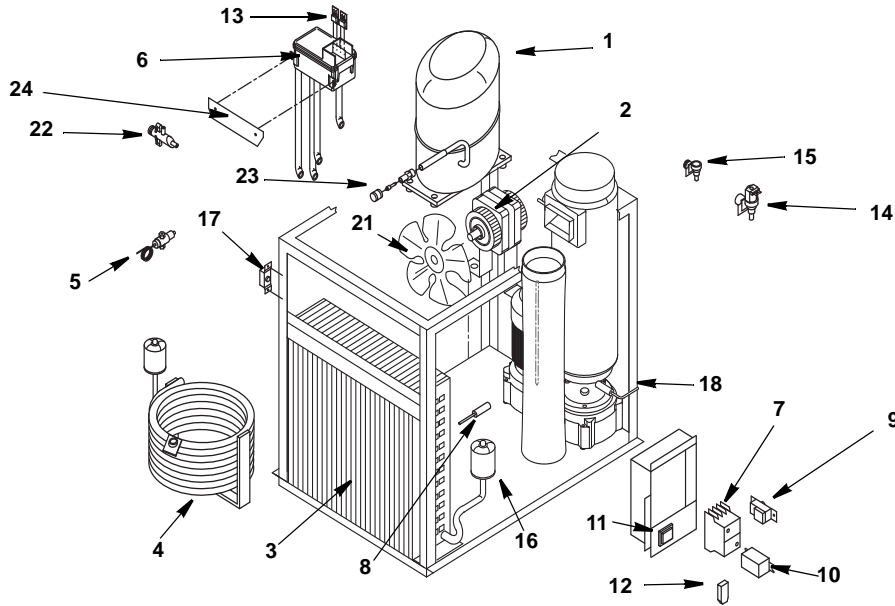

# RF1200 EVAPORATOR COMPARTMENT

## DESCRIPTION

DESCRIPTION	PART NO.
1 Evaporator Assembly .....	000005682
2 Foundation .....	000005694
3 Gear Motor Assembly .....	000006064
a. 208-230/60/1 .....	000005699
b. 230/50/1 .....	000005699
4 Gear Motor Capacitor (not shown) .....	000007822
a. 230/50/1 .....	000007823
b. 208-230/60/1 .....	000007822
5 Insulating Cap .....	000005732
6 Bearing Cap .....	000005646
7 Snap Ring .....	000005758
8 Auger Bolt .....	000005600
9 Bearing Shim .....	000005610
10 Self Lubricating Disc .....	000005651
11 Upper Bearing .....	000005606
12 Upper O-ring .....	000005736
13 Cutter Head .....	000005649
14 Auger .....	000005597
15 Water Seal .....	000005779
16 Lower O-ring .....	000005582
17 Water Seal Retainer .....	000005780
18 Lower Bearing .....	000005604
19 Flex Jaw Coupling Lower .....	000005643
20 Flex Jaw Coupling Spider .....	000005644
21 Flex Jaw Coupling Upper .....	000005571
22 Ice Chute Kit .....	000007919
a. Ice Exhaust with Microswitch .....	000007906
b. Locking Strip .....	000007907
c. Bulb Holder .....	000007916
d. Ice Outlet Pipe Assembly .....	000007917
e. Cross Bar .....	000007918
23 Ice Chute Extension .....	000008643