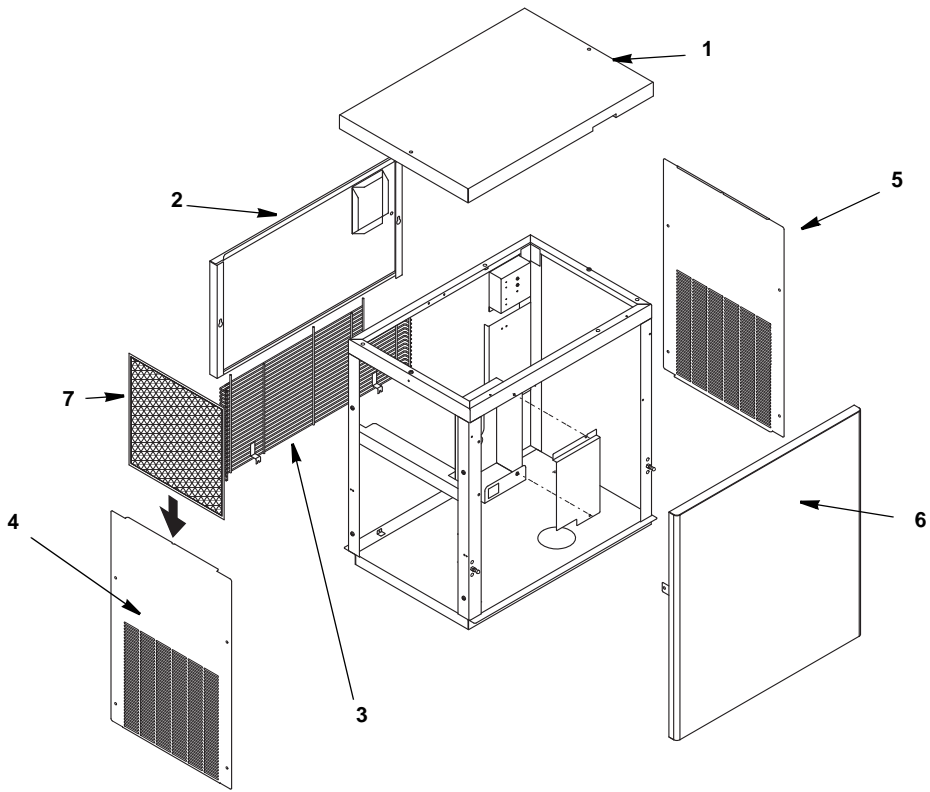

RF-1200 PANELS

DESCRIPTION

DESCRIPTION	PART NO.
1 Top Panel	00006054
2 Back Panel	
a. 208-230/60/1	00006052
b. 230/50/1	00006102
3 Back Grill	00005702
4 Left Side Panel	00006051
5 Right Side Panel	00006053
6 Front Panel Assembly	00005786
7 Air Filter	00005662