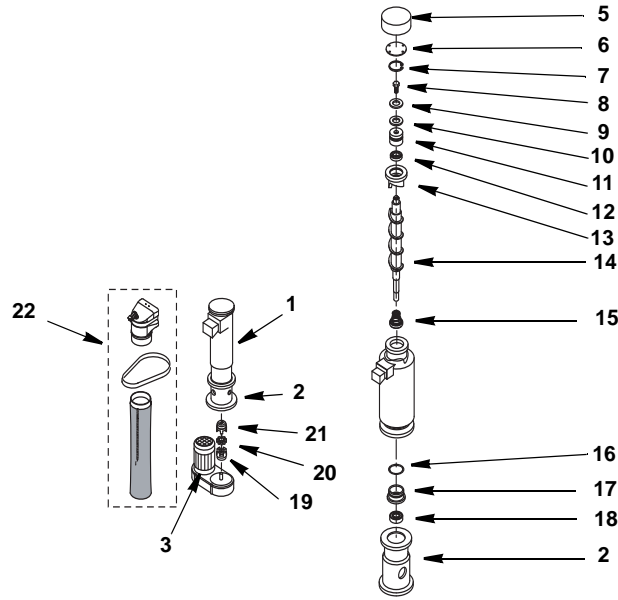

## **Ice Machine Parts List for Series RF-1200 Models**

**RF1200A**

**RF1200W**

## DESCRIPTION

DESCRIPTION	PART NO.
1 Evaporator Assembly .....	000005682
2 Foundation .....	000005694
3 Gear Motor Assembly .....	000006064
a. 208-230/60/1 .....	000005699
b. 230/50/1 .....	000005699
4 Gear Motor Capacitor (not shown) .....	000007822
a. 230/50/1 .....	000007823
b. 208-230/60/1 .....	000007822
5 Insulating Cap .....	000005732
6 Bearing Cap .....	000005646
7 Snap Ring .....	000005758
8 Auger Bolt .....	000005600
9 Bearing Shim .....	000005610
10 Self Lubricating Disc .....	000005651
11 Upper Bearing .....	000005606
12 Upper O-ring .....	000005736
13 Cutter Head .....	000005649
14 Auger .....	000005597
15 Water Seal .....	000005779
16 Lower O-ring .....	000005582
17 Water Seal Retainer .....	000005780
18 Lower Bearing .....	000005604
19 Flex Jaw Coupling Lower .....	000005643
20 Flex Jaw Coupling Spider .....	000005644
21 Flex Jaw Coupling Upper .....	000005571
22 Ice Chute Kit .....	000007919
a. Ice Exhaust with Microswitch .....	000007906
b. Locking Strip .....	000007907
c. Bulb Holder .....	000007916
d. Ice Outlet Pipe Assembly .....	000007917
e. Cross Bar .....	000007918
23 Ice Chute Extension .....	000008643

## DESCRIPTION

DESCRIPTION	PART NO.
1 Top Panel .....	00006054
2 Back Panel .....	
a. 208-230/60/1 .....	00006052
b. 230/50/1 .....	00006102
3 Back Grill .....	00005702
4 Left Side Panel .....	00006051
5 Right Side Panel .....	00006053
6 Front Panel Assembly .....	00005786
7 Air Filter .....	00005662