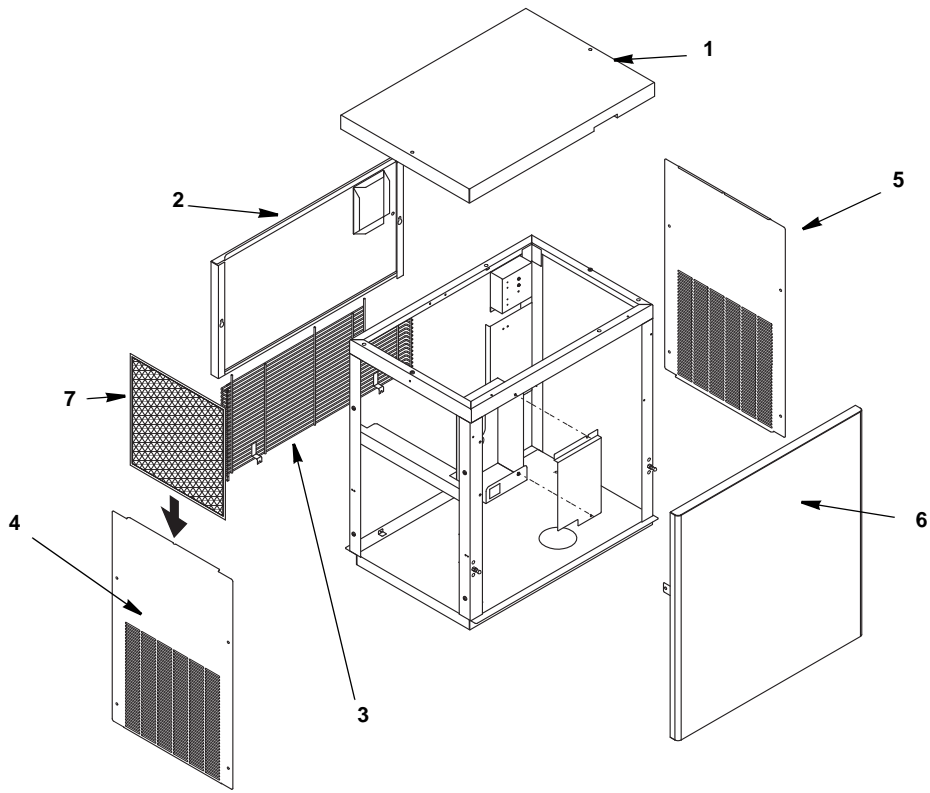

RF-0650 PANELS

DESCRIPTION

	DESCRIPTION	PART NO.
1	Top Panel	00006054
2	Back Panel	00006052
3	Back Grill	00005702
4	Left Side Panel	00006051
5	Right Side Panel	00006053
6	Front Panel Assembly	00005786
7	Air Filter	00005662