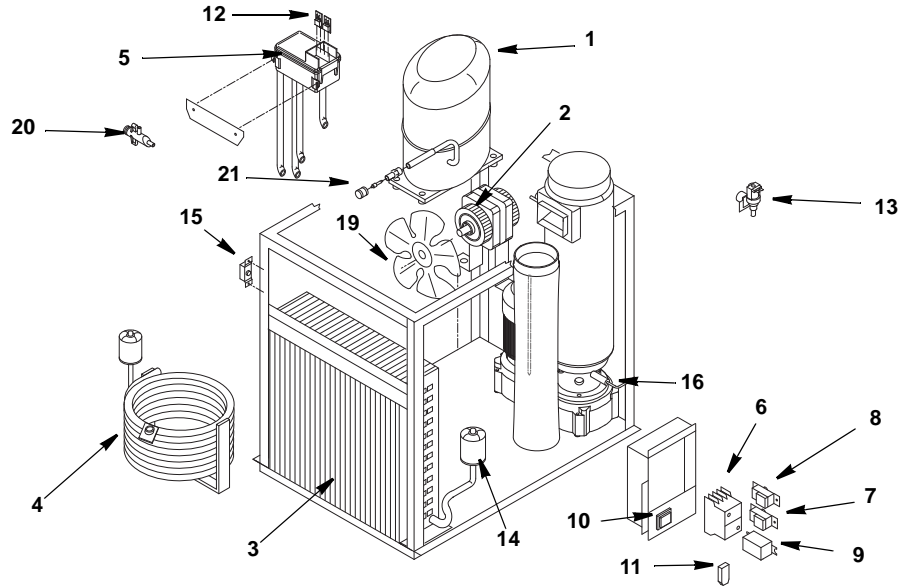

Ice Machine Parts List for Series RF-0650 Models

RF0650 EVAPORATOR COMPARTMENT

DESCRIPTION

DESCRIPTION	PART NO.
1 Compressor	
a. 115/60/1	00008301
b. 220/60/1	00005623
c. 230/50/1	00005622
2 Condenser Fan Motor	
a. 115/60/1	00005578
b. 220/60/1 or 230/50/1	00005579
3 Air Cooled Condenser	00005631
4 Water Cooled Condenser	00005638
5 Water Reservoir Assembly (Includes Hoses)	00005750
a. Water Reservoir Only	00005747
6 Compressor Contactor	
a. 115/60/1	00008462
b. 220/60/1	00008462
c. 230/50/1	00005641
7 Low Pressure Switch (LPCO)	00006076
8 Bin Thermostat	00005765
9 Fan Cycle Control	
a. 115/60/1	00006060
b. 220/60/1	00006060
c. 230/50/1	00006191
10 ON/OFF Rocker Switch	00005763
11 Electronic Noise Reducer (Radio Interference Filter)	
a. Air-cooled	00005680
b. Water-cooled	00005678
12 Float Microswitch	00005760
13 Water Inlet Valve	
a. 115/60/1	00006063
b. 220/60/1	00006058
c. 230/50/1	00005770
14 Liquid Line Drier	00005676
15 High Pressure Switch	00005761
16 Rotation Sensor	00005755
17 Water Regulating Valve	00008296
18 Water Inlet & Drain Assembly	00009043