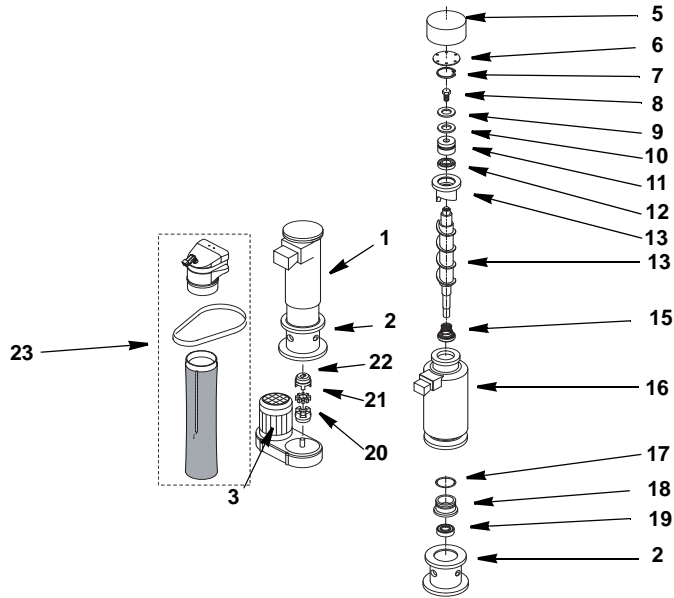

RF-0650 EVAPORATOR ASSEMBLY

DESCRIPTION

DESCRIPTION	PART NO.
1 Evaporator Assembly	00005683
2 Foundation	00005694
3 Gear Motor Assembly	
a. 115/60/1	00005698
b. 220/60/1	00006064
c. 230/50/1	00005699
4 Gear Motor Capacitor (not shown)	
a. 115/60/1	00007825
b. 230/50/1	00007822
c. 220/60/1	00007823
5 Insulating Cap	00005733
6 Bearing Cap	00005645
7 Snap Ring	00005758
8 Auger Bolt	00005600
9 Bearing Shim	00005610
10 Self Lubricating Disc	00005651
11 Upper Bearing	00005606
12 Upper O-ring	00005736
13 Cutter Head	00005648
14 Auger	00005596
15 Water Seal	00005778
16 Evaporator	00005683
17 Lower O-ring	00005584
18 Water Seal Retainer	00005781
19 Lower Bearing	00005603
20 Flex Jaw Coupling Lower	00005643
21 Flex Jaw Coupling Spider	00005644
22 Flex Jaw Coupling Upper	00005572
23 Ice Chute Kit	00007915
a. Ice Exhaust with Microswitch	00007906
b. Locking Strip	00007907
c. Bulb Holder	00007912
d. Ice Outlet Pipe Assembly	00007913
e. Cross Bar	00007914
24 Ice Chute Extension	00008642