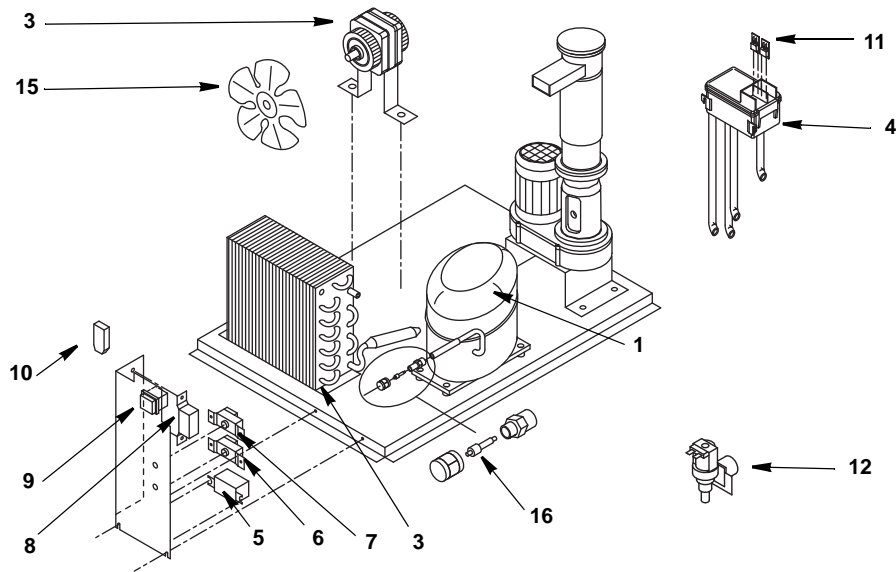

Ice Machine Parts List for Series RF-0266 Models

RF0266 EVAPORATOR COMPARTMENT

DESCRIPTION

	DESCRIPTION	PART NO.
1	Compressor	
	a. 115/60/1	00005615
	b. 220/60/1	00005616
	c. 230/50/1	00005614
2	Condenser Fan Motor	
	a. 115/60/1	00005578
	b. 220/60/1 or 230/50/1	00005574
3	Air-cooled Condenser	00005629
4	Water Reservoir Assembly (includes hoses)	00005748
	a. Water Reservoir Only	00005747
5	Compressor Relay	
	a. 115/60/1	00005746
	b. 220/60/1 or 230/50/1	00005745
6	Evaporator Safety Thermostat	00005768
7	Bin Thermostat	00005766
8	Fan Cycle Control	
	a. 115/60/1	00006060
	b. 220/60/1	
	c. 230/50/1	
9	ON/OFF Rocker Switch	00006069
10	Electronic Noise Reducer (radio interference filter)	
	a. 230/50/1	00005680
11	Float Microswitch	00005760
12	Water Inlet Valve	
	a. 115/60/1	00006063
	b. 220/60/1 or 230/50/1	00005770
13	Liquid Line Drier	00005674
14	Water Inlet & Drain Assembly	00009043

Miscellaneous – Brackets, Screws, etc.

15	Condenser Fan Blade	
	a. 60hz	00005687
	b. 50hz	00008688
16	Access Valve	
	a. Fitting	00006408
	b. Core	00006409
	c. Cap	00006410
17	Strainer for Water Connections	00009042
18	Screws	
	a. M5 x 10TC	00009040
	b. 3.9 x 13TC	00009041

RF-0266 EVAPORATOR ASSEMBLY

DESCRIPTION

DESCRIPTION	PART NO.
1 Evaporator Assembly	000005684
2 Foundation	000005693
3 Gear Motor Assembly	
a. 115/60/1	000005698
b. 220/60/1 or 230/50/1	000005697
4 Gear Motor Capacitor (not shown)	
a. 115/60/1	000007825
b. 230/50/1	000007824
c. 220/60/1	000007826
5 Coupling	000005642
6 Insulating Cap	000005734
7 Bearing Cap	000005608
8 Snap Ring	000005757
9 Auger Bolt	000005599
10 Bearing Shim	000005609
11 Self Lubricating Disc	000005650
12 Upper Bearing	000005607
13 Upper O-ring	000005735
14 Cutter Head	000005647
15 Auger	000005598
16 Water Seal	000005778
17 Evaporator	000005681
18 Lower O-ring	000005583
19 Water Seal Retainer	000005782
20 Lower Bearing	000005605