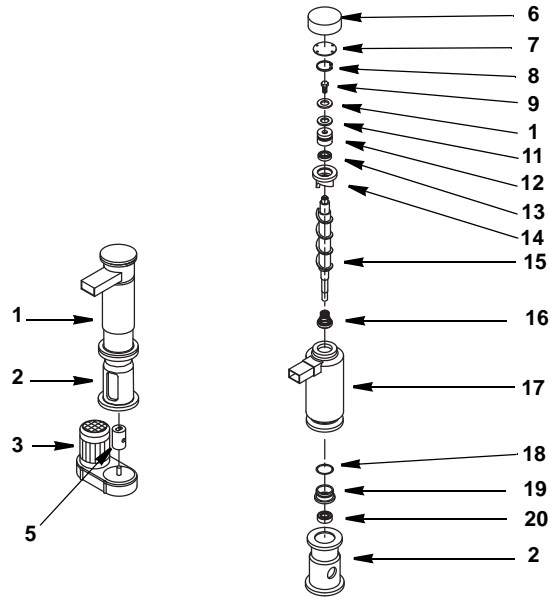

Ice Machine Parts List for Series RF-0266 Models

RF0266 EVAPORATOR COMPARTMENT

DESCRIPTION

	DESCRIPTION	PART NO.
1	Compressor	
	a. 115/60/1	00005615
	b. 220/60/1	00005616
	c. 230/50/1	00005614
2	Condenser Fan Motor	
	a. 115/60/1	00005578
	b. 220/60/1 or 230/50/1	00005574
3	Air-cooled Condenser	00005629
4	Water Reservoir Assembly (includes hoses)	00005748
	a. Water Reservoir Only	00005747
5	Compressor Relay	
	a. 115/60/1	00005746
	b. 220/60/1 or 230/50/1	00005745
6	Evaporator Safety Thermostat	00005768
7	Bin Thermostat	00005766
8	Fan Cycle Control	
	a. 115/60/1	00006060
	b. 220/60/1	
	c. 230/50/1	
9	ON/OFF Rocker Switch	00006069
10	Electronic Noise Reducer (radio interference filter)	
	a. 230/50/1	00005680
11	Float Microswitch	00005760
12	Water Inlet Valve	
	a. 115/60/1	00006063
	b. 220/60/1 or 230/50/1	00005770
13	Liquid Line Drier	00005674
14	Water Inlet & Drain Assembly	00009043

Miscellaneous – Brackets, Screws, etc.

15	Condenser Fan Blade	
	a. 60hz	00005687
	b. 50hz	00008688
16	Access Valve	
	a. Fitting	00006408
	b. Core	00006409
	c. Cap	00006410
17	Strainer for Water Connections	00009042
18	Screws	
	a. M5 x 10TC	00009040
	b. 3.9 x 13TC	00009041

RF-0266 EVAPORATOR ASSEMBLY

DESCRIPTION

DESCRIPTION	PART NO.
1 Evaporator Assembly	000005684
2 Foundation	000005693
3 Gear Motor Assembly	
a. 115/60/1	000005698
b. 220/60/1 or 230/50/1	000005697
4 Gear Motor Capacitor (not shown)	
a. 115/60/1	000007825
b. 230/50/1	000007824
c. 220/60/1	000007826
5 Coupling	000005642
6 Insulating Cap	000005734
7 Bearing Cap	000005608
8 Snap Ring	000005757
9 Auger Bolt	000005599
10 Bearing Shim	000005609
11 Self Lubricating Disc	000005650
12 Upper Bearing	000005607
13 Upper O-ring	000005735
14 Cutter Head	000005647
15 Auger	000005598
16 Water Seal	000005778
17 Evaporator	000005681
18 Lower O-ring	000005583
19 Water Seal Retainer	000005782
20 Lower Bearing	000005605