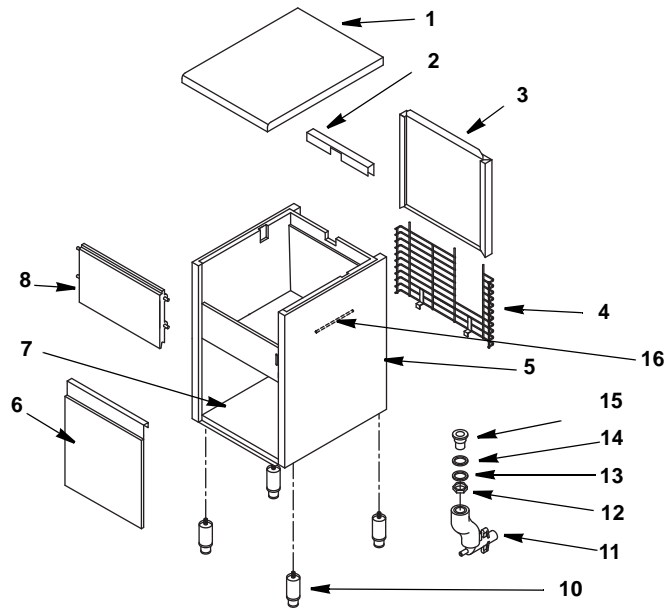

RF-0266 PANELS

DESCRIPTION

	PART NO.
1 Top Panel	00005741
2 Ice Spout Cover Bracket	00005611
3 Back Panel Assembly	00005740
4 Back Grill	00005700
5 Foamed Cabinet Assembly	
a. 115/60/1	00006071
b. 220/60/1 or 230/50/1	00006081
6 Front Grill Panel	00006077
7 Base Plate	00005601
8 Door Assembly	00005659

Miscellaneous – Brackets, Screws, etc.

9 Plastic Legs	00005783
10 Adjustable Stainless Steel Legs	00005663
11 Drain Manifold	00006162
12 Bin Drain Nut	00005581
13 Bin Drain Gasket Bottom	00005695
14 Bin Drain Gasket Top	00005696
15 Bin Drain Fitting	00005692
16 Bin Bulb Holder	00006075