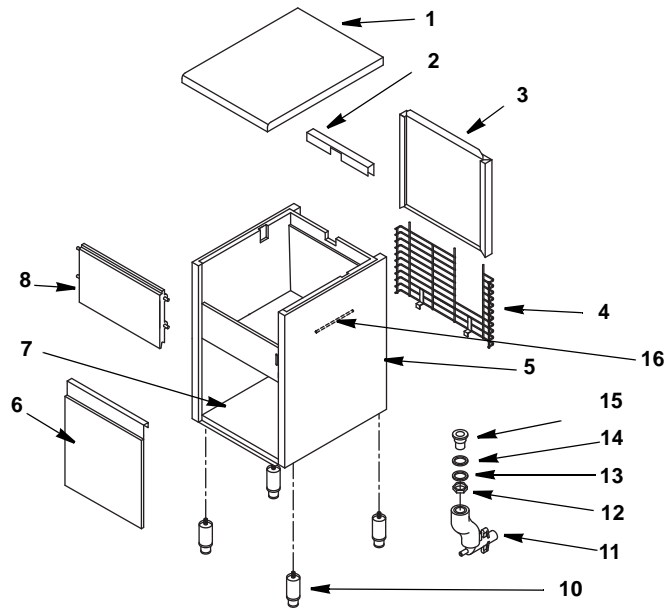

RF-0244 PANELS

DESCRIPTION

	PART NO.
1 Top Panel	000005741
2 Ice Spout Cover Bracket	000005611
3 Back Panel Assembly	000005665
4 Back Grill	000005700
5 Foamed Cabinet Assembly	
a. 15/60/1	000006071
b. 220/60/1 or 230/50/1	000005567
6 Front Grill Panel	000005585
7 Base Plate	000005601
8 Door Assembly	000005659

Miscellaneous – Brackets, Screws, etc.

9 Plastic Legs	000005783
10 Adjustable Stainless Steel Legs	000005663
11 Drain Manifold	000006162
12 Bin Drain Nut	000005581
13 Bin Drain Gasket Bottom	000005695
14 Bin Drain Gasket Top	000005696
15 Bin Drain Fitting	000005692
16 Bin Bulb Holder	000006075

† Refer to Cross Reference Guide