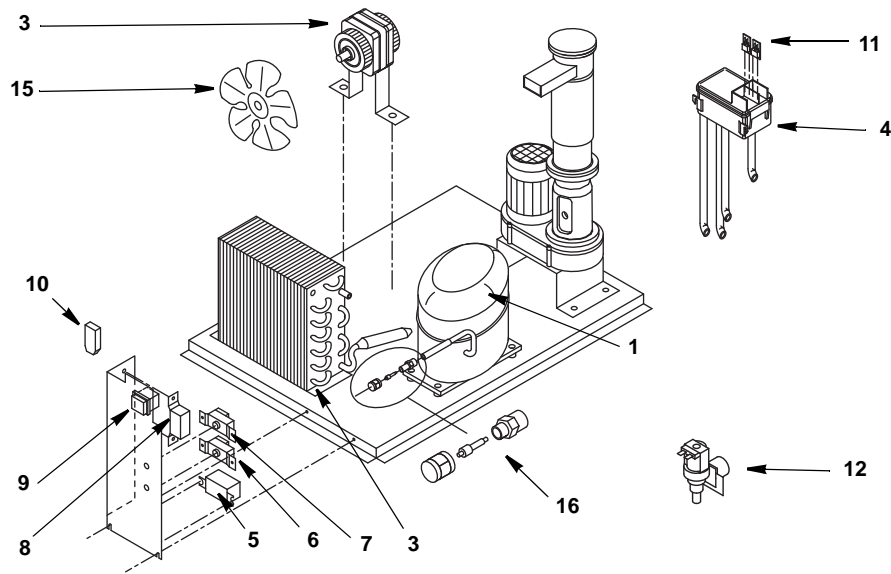

Ice Machine Parts List for Series RF-0244 Models

RF0244 EVAPORATOR COMPARTMENT

DESCRIPTION

	DESCRIPTION	PART NO.
1	Compressor	
	a. 115/60/1	00005615
	b. 220/60/1	00005616
	c. 230/50/1	00005614
2	Condenser Fan Motor	
	a. 115/60/1	00005578
	b. 220/60/1 or 230/50/1	00005574
3	Air-cooled Condenser	00005629
4	Water Reservoir Assembly (includes hoses)	00005748
	a. Water Reservoir Only	00005747
5	Compressor Relay	
	a. 115/60/1	00005746
	b. 220/60/1 or 230/50/1	00005745
6	Evaporator Safety Thermostat	00005768
7	Bin Thermostat	00005766
8	Fan Cycle Control	00006191
9	ON/OFF Rocker Switch	00006069
10	Electronic Noise Reducer (radio interference filter) 230/50/1	00005680
11	Float Microswitch	00005760
12	Water Inlet Valve	
	a. 115/60/1	00006063
	b. 220/60/1 or 230/50/1	00005770
13	Liquid Line Drier	00005674
14	Water Inlet & Drain Assembly	00009043

RF-0244 EVAPORATOR ASSEMBLY

DESCRIPTION

DESCRIPTION	PART NO.
1 Evaporator Assembly	000005684
2 Foundation	000005693
3 Gear Motor Assembly	
a. 115/60/1	000005698
b. 220/60/1 or 230/50/1	000005697
4 Gear Motor Capacitor (not shown)	
a. 115/60/1	000007825
b. 230/50/1	000007824
c. 220/60/1	000007826
5 Coupling	000005642
6 Insulating Cap	000005734
7 Bearing Cap	000005608
8 Snap Ring	000005757
9 Auger Bolt	000005599
10 Bearing Shim	000005609
11 Self Lubricating Disc	000005650
12 Upper Bearing	000005607
13 Upper O-ring	000005735
14 Cutter Head	000005647
15 Auger	000005598
16 Water Seal	000005778
17 Evaporator	000005681
18 Lower O-ring	000005583
19 Water Seal Retainer	000005782
20 Lower Bearing	000005605

RF-0244 PANELS

DESCRIPTION

	PART NO.
1 Top Panel	000005741
2 Ice Spout Cover Bracket	000005611
3 Back Panel Assembly	000005665
4 Back Grill	000005700
5 Foamed Cabinet Assembly	
a. 15/60/1	000006071
b. 220/60/1 or 230/50/1	000005567
6 Front Grill Panel	000005585
7 Base Plate	000005601
8 Door Assembly	000005659