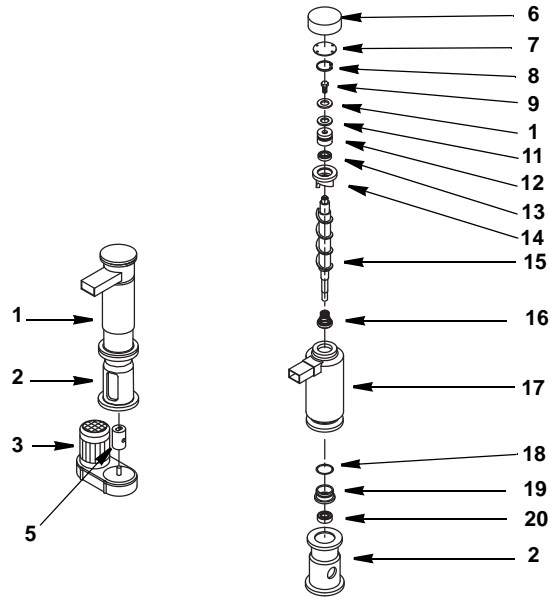

Ice Machine Parts List for Series RF-0244 Models

RF0244 EVAPORATOR COMPARTMENT

DESCRIPTION

	DESCRIPTION	PART NO.
1	Compressor	
	a. 115/60/1	00005615
	b. 220/60/1	00005616
	c. 230/50/1	00005614
2	Condenser Fan Motor	
	a. 115/60/1	00005578
	b. 220/60/1 or 230/50/1	00005574
3	Air-cooled Condenser	00005629
4	Water Reservoir Assembly (includes hoses)	00005748
	a. Water Reservoir Only	00005747
5	Compressor Relay	
	a. 115/60/1	00005746
	b. 220/60/1 or 230/50/1	00005745
6	Evaporator Safety Thermostat	00005768
7	Bin Thermostat	00005766
8	Fan Cycle Control	00006191
9	ON/OFF Rocker Switch	00006069
10	Electronic Noise Reducer (radio interference filter) 230/50/1	00005680
11	Float Microswitch	00005760
12	Water Inlet Valve	
	a. 115/60/1	00006063
	b. 220/60/1 or 230/50/1	00005770
13	Liquid Line Drier	00005674
14	Water Inlet & Drain Assembly	00009043

Miscellaneous – Brackets, Screws, etc.

15	Condenser Fan Blade	
	a. 60hz only	00005687
	b. 50hz only	00008688
16	Access Valve	
	a. Core	00006409
	b. Fitting	00006408
	c. Cap	00006410
17	Strainer for Water Connections	00009042
18	Screws	
	a. M5 x 10TC	00009040
	b. 3.9 x 13TC	00009041

RF-0244 EVAPORATOR ASSEMBLY

DESCRIPTION

DESCRIPTION	PART NO.
1 Evaporator Assembly	000005684
2 Foundation	000005693
3 Gear Motor Assembly	
a. 115/60/1	000005698
b. 220/60/1 or 230/50/1	000005697
4 Gear Motor Capacitor (not shown)	
a. 115/60/1	000007825
b. 230/50/1	000007824
c. 220/60/1	000007826
5 Coupling	000005642
6 Insulating Cap	000005734
7 Bearing Cap	000005608
8 Snap Ring	000005757
9 Auger Bolt	000005599
10 Bearing Shim	000005609
11 Self Lubricating Disc	000005650
12 Upper Bearing	000005607
13 Upper O-ring	000005735
14 Cutter Head	000005647
15 Auger	000005598
16 Water Seal	000005778
17 Evaporator	000005681
18 Lower O-ring	000005583
19 Water Seal Retainer	000005782
20 Lower Bearing	000005605